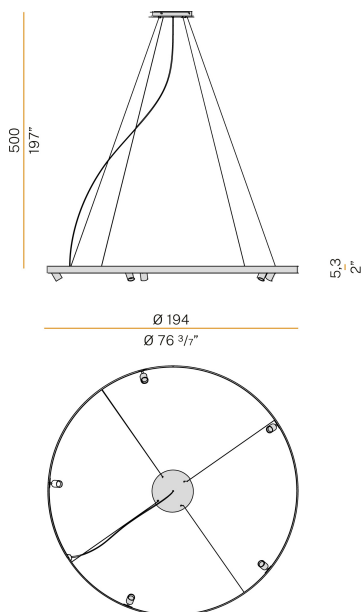

### Data sheet

CODE	L07430.200.0518
SYSTEM POWER CONSUMPTION	154W
EFFICACY	81.94lm/W
LIGHT SOURCE	LED
LIGHT SOURCE LIFETIME	L70 (B50) 60.000h
COLOUR TEMPERATURE	2700K Ra>90
LIGHT DISTRIBUTION	diffused + adjustable
BEAM ANGLE	30°
POWER SUPPLY	220-240V AC
FREQUENCY	50/60Hz
ELECTRICAL CONFIGURATION	dimmable (DALI/Push DIM) and ON-OFF
DRIVER	integrated included
NOMINAL LUMINOUS FLUX	18290lm
LUMEN OUTPUT	12618lm
EFFICIENCY	69%
WEIGHT	8,80 Kg
PROTECTION DEGREE	IP20
COLOUR TOLLERANCES	SDCM 3
PACKING DIMENSIONS (CM)	200,0 x 200,0 x 11,0

### Technical drawing

### Polar diagram